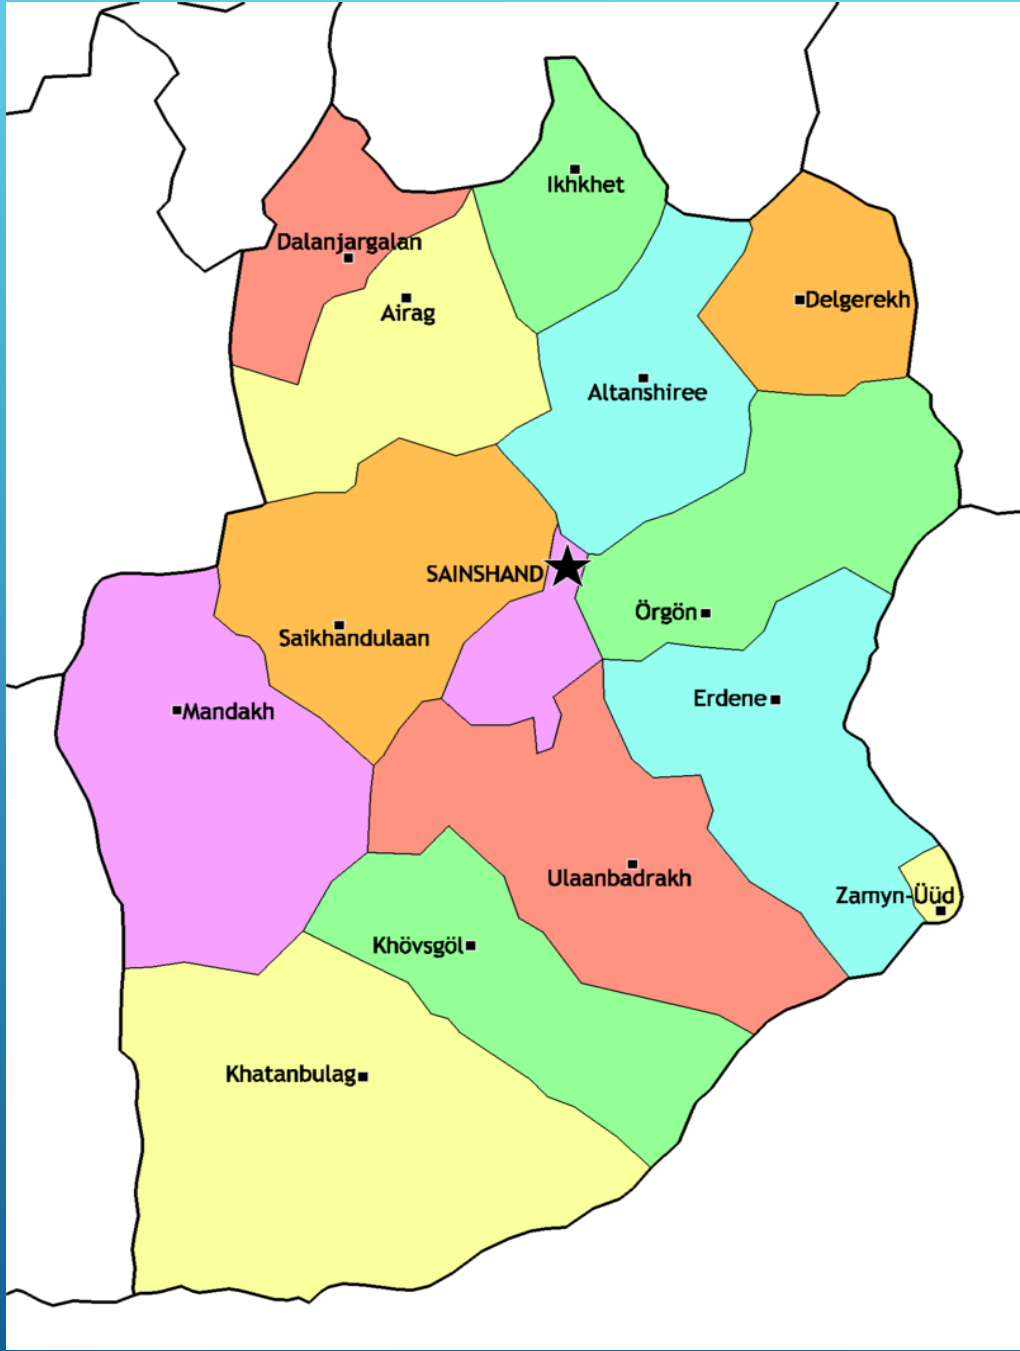

Ulaanbadrakh County, Dornogobi province

AREVA'S EXPLORATION AND MINING SITE

MONGOLIA

0 km 90 180 270 km

© 2009 Ezilon.com All Right Reserved

- National Capital (760,000 in 2000)
- over 80,000
- over 70,000
- over 15,000
- other main city
- other city
- Chief town of province
- Municipality

- ▶ **35 IN DORNOGOBI**
- ▶ **27 IN DORNOD**
- ▶ **20 IN SUKHBAATAR**

100 EXPLORATION
4 MINING

URANIUM CONFERENCE IN ULAANBAATAR